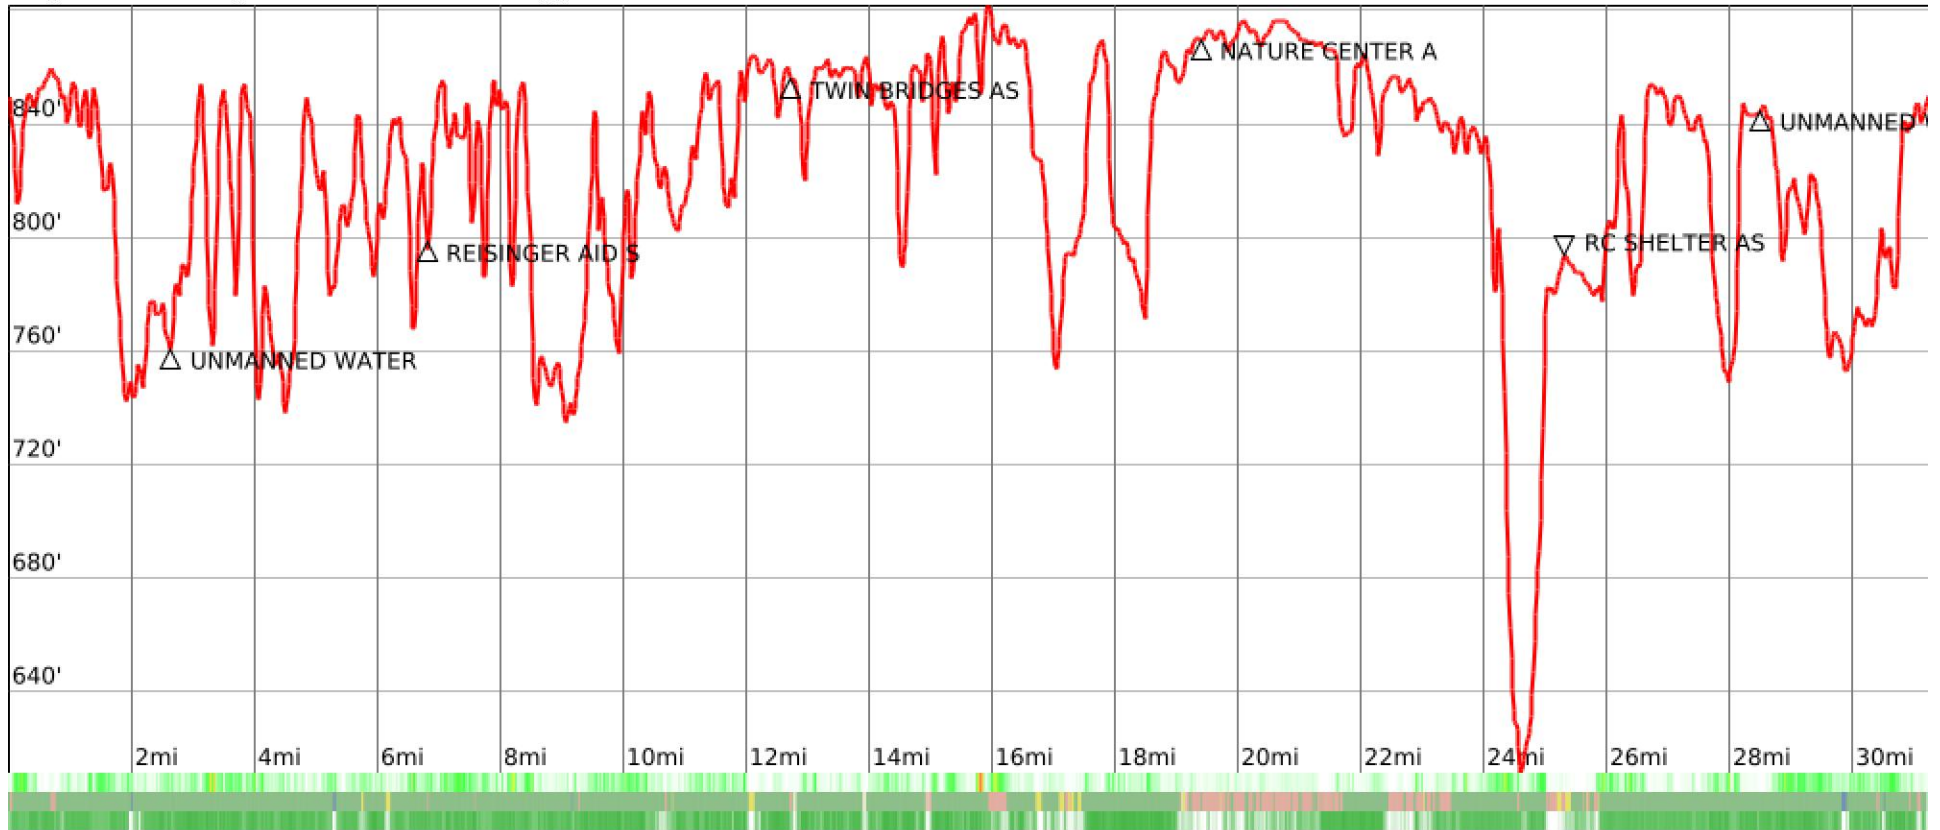

EastFork50k

range 610' to 879' gain 2851' loss 2851' exaggeration 243.7x

Slope Angle (top), Land Cover (middle), Tree Cover (bottom)