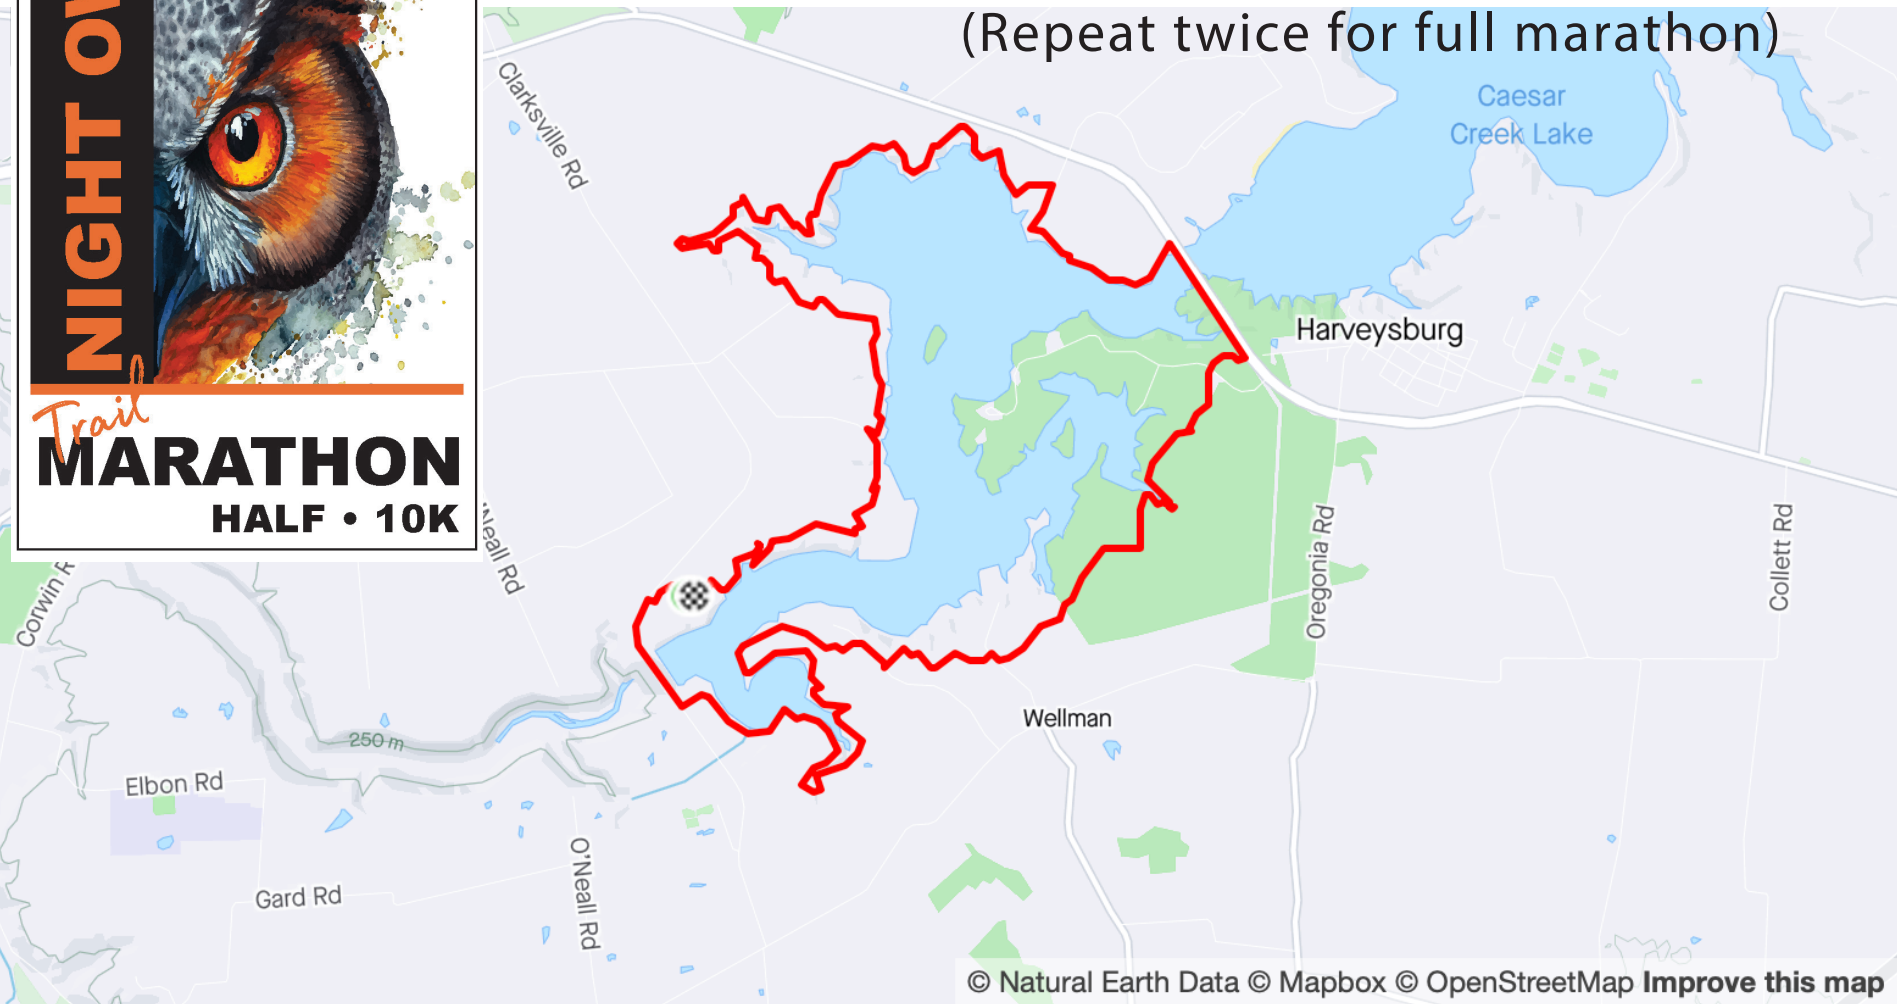

NIGHT OWL

Trail

MARATHON

HALF • 10K

Night Owl 10K Course & Elevation Profile

Powered by

EMPOWER
ULTRA + ENDURANCE RACES

NIGHT OWL

Trail
MARATHON
HALF • 10K

Night Owl 13.1 Course & Elevation Profile

(Repeat twice for full marathon)

Powered by

EMPOWER
ULTRA + ENDURANCE RACES